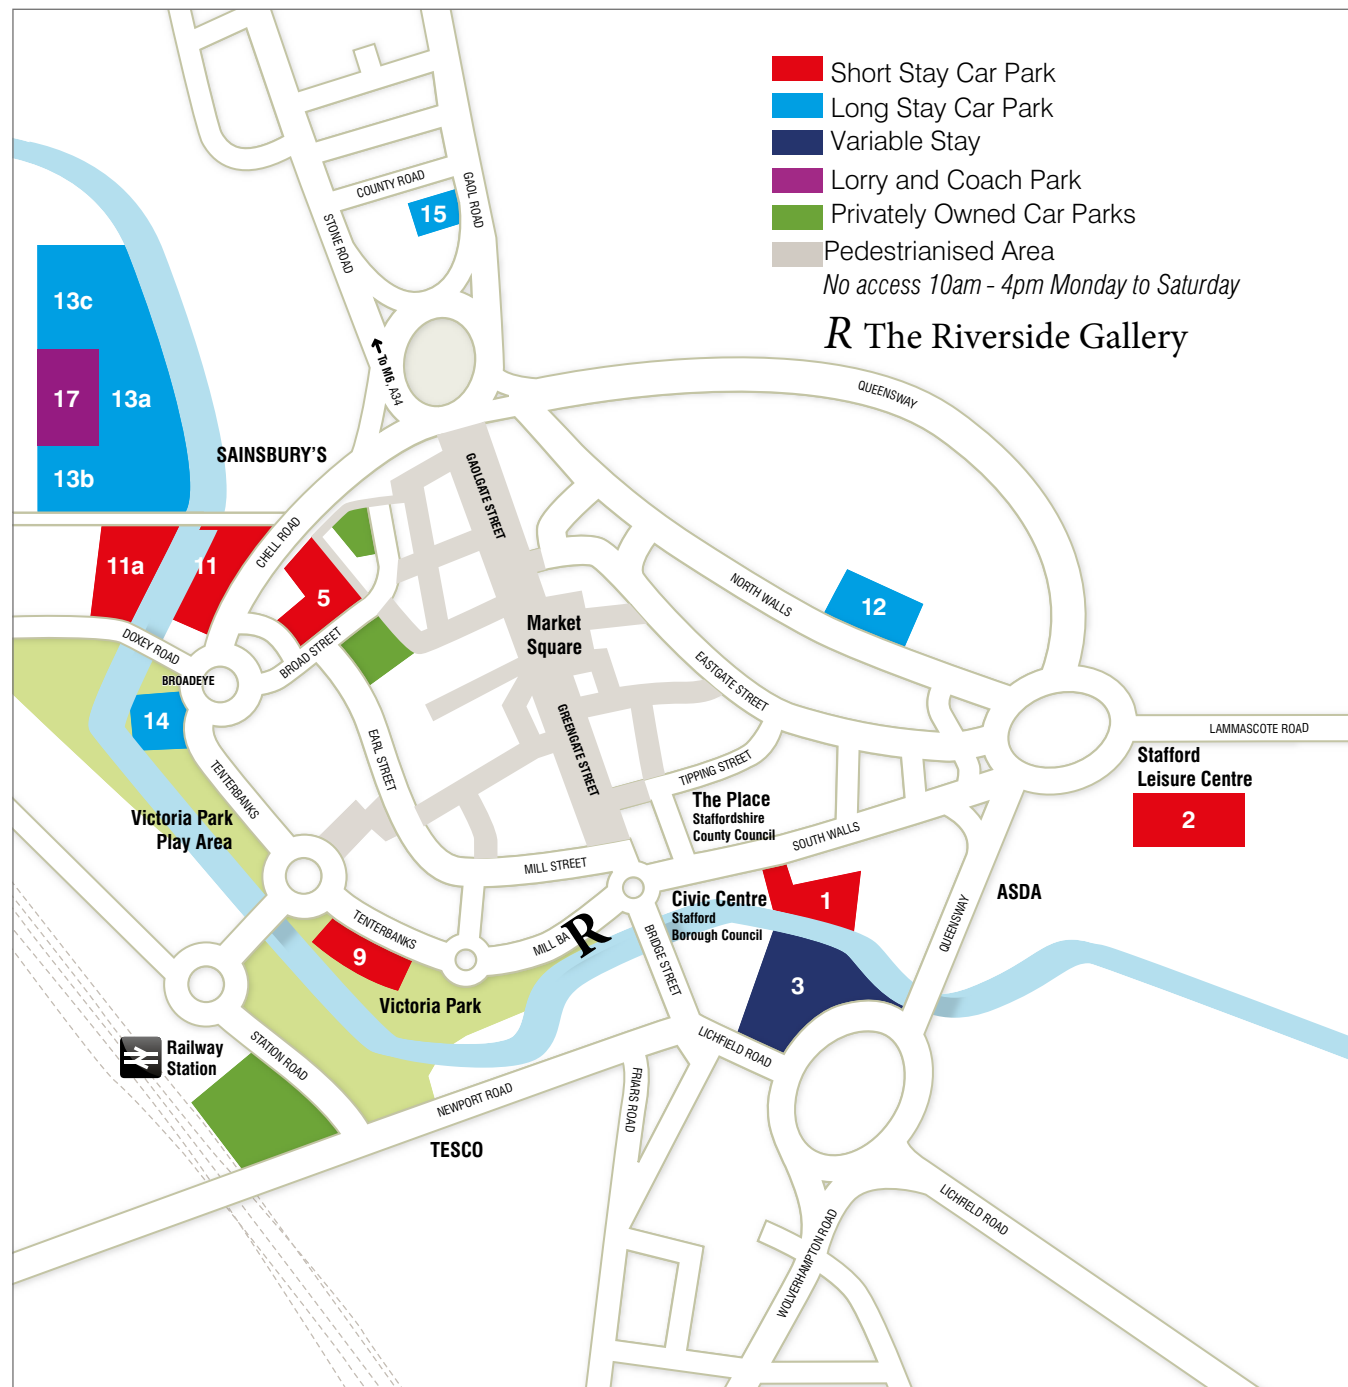

Public Parking in Stafford

Short Stay

- **1** Civic Centre | ST16 3AQ
- **2** Stafford Leisure Centre | ST16 3TA
- **5** Broad Street | ST16 2DE
- **9** Tenterbanks | ST16 2QP
- **11** Doxey Road | ST16 2TF
- **11a** Doxey Road | ST16 2TF

Long Stay

- **12** Lammascote Gyratory | ST16 3AD
- **13a** Doxey Road | ST16 2TF
- **13b** Doxey Road | ST16 2TF
- **13c** Doxey Road | ST16 2TF
- **14** Castle Hill | ST16 2QB
- **15** Gaol Road | ST16 3AW

Variable Stay

- **3** Waterfront | ST16 2HQ

Long Stay Lorry/Coach Park

- **17** Doxey Road Lorry/Coach Park | ST16 2TF

Privately Owned Public Car Parks

- Charges and times vary

Season Tickets

Season tickets provide significant savings for commuters, shoppers and anyone who needs regular access to long stay car parks in and around Stafford town centre. To find out more visit www.staffordbc.gov.uk/parking. To apply for a season ticket call 01785 619 000 between 8.30am and 4.30pm Monday to Friday and press option 6 for parking.

Pay by Phone to Park

Cashless parking is a quick and secure way to pay to park in Stafford. See overleaf for details...

This map is based upon Ordnance Survey material with the permission of Ordnance Survey on behalf of the Controller of Her Majesty's Stationary Office © Crown Copyright. Unauthorised reproduction infringes Crown Copyright and may lead to prosecution or civil proceedings. 100018205 [2010].